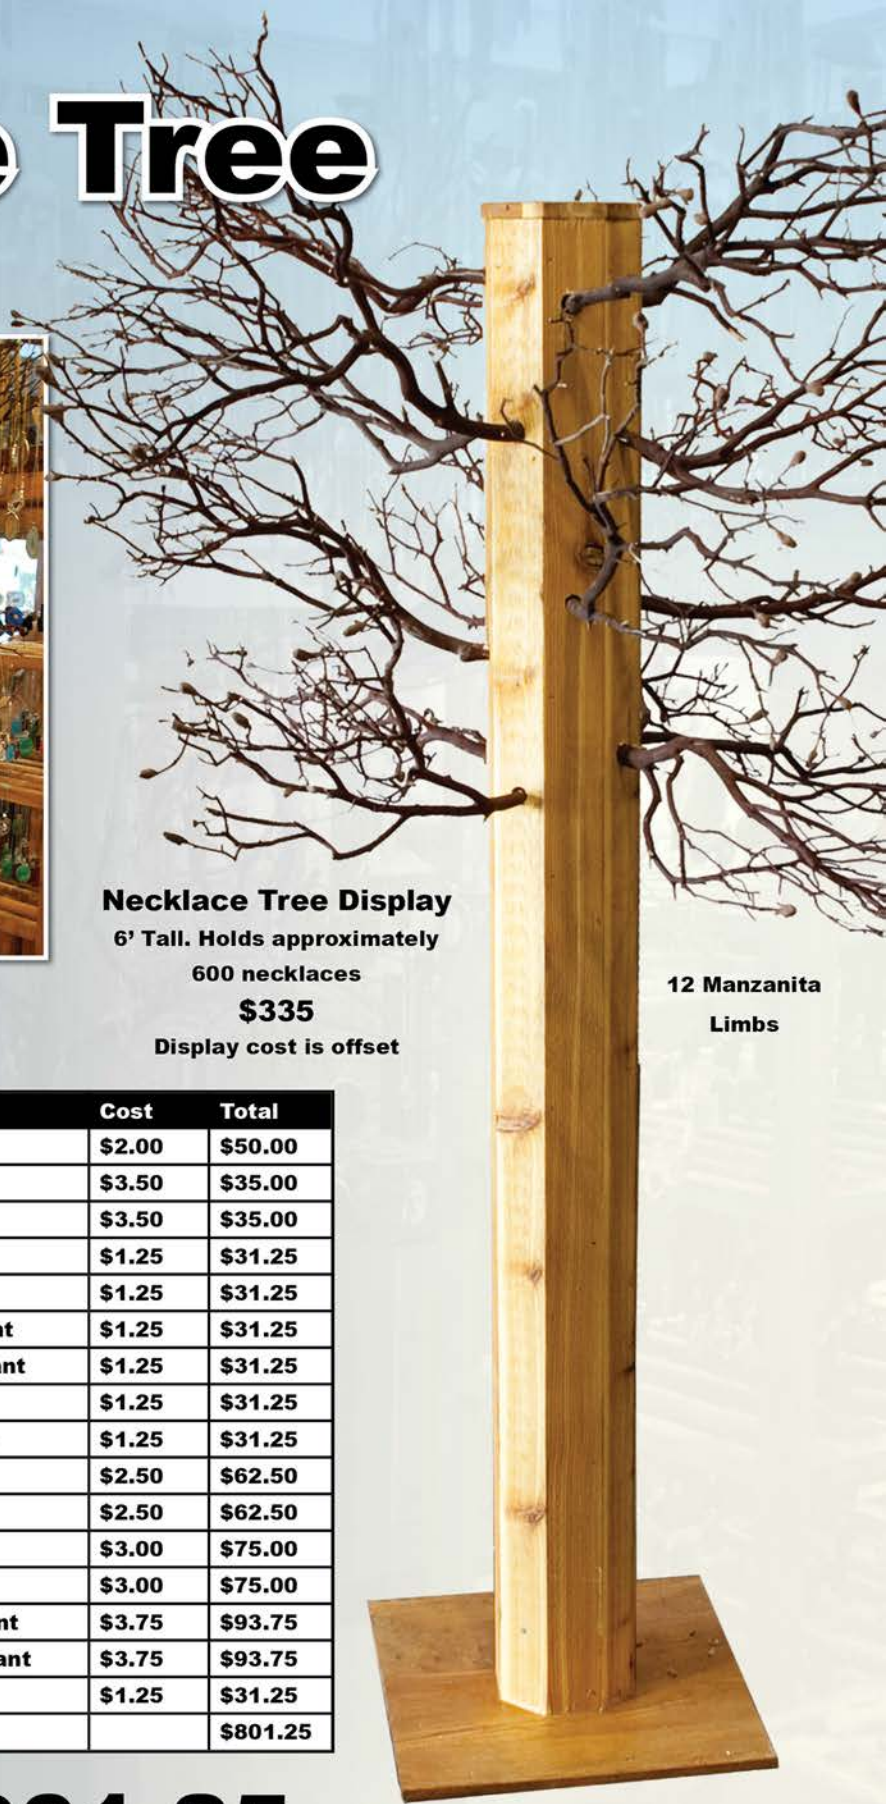

Necklace Tree

Necklace Tree Display

6' Tall. Holds approximately
600 necklaces

$335

Display cost is offset

12 Manzanita
Limbs

Qty	Code	Description	Cost	Total
25	AGST	Agate star pendant	$2.00	$50.00
10	AGSDH	Agate druzy heart pendant	$3.50	$35.00
10	AGSDO	Agate druzy oval pendant	$3.50	$35.00
25	GPQP	Gold plated quartz point pendant	$1.25	$31.25
25	SPQP	Silver plated quartz point pendant	$1.25	$31.25
25	GPAP	Gold plated amethyst point pendant	$1.25	$31.25
25	SPAP	Silver plated amethyst point pendant	$1.25	$31.25
25	GPCP	Gold plated citrine point pendant	$1.25	$31.25
25	SPCP	Silver plated citrine point pendant	$1.25	$31.25
25	GPAGS	Gold plated agate slice pendant	$2.50	$62.50
25	SPAGS	Silver plated agate slice pendant	$2.50	$62.50
25	GPGS	Gold plated geode slice pendant	$3.00	$75.00
25	SPGS	Silver plated geode slice pendant	$3.00	$75.00
25	GPAMD	Gold plated amethyst druze pendant	$3.75	$93.75
25	SPAMD	Silver plated amethyst druze pendant	$3.75	$93.75
25	AGSB	Agate slice with bail pendant	$1.25	$31.25
370	pendants			$801.25

Your Cost: $801.25

Total Retail Value: $2,928.50