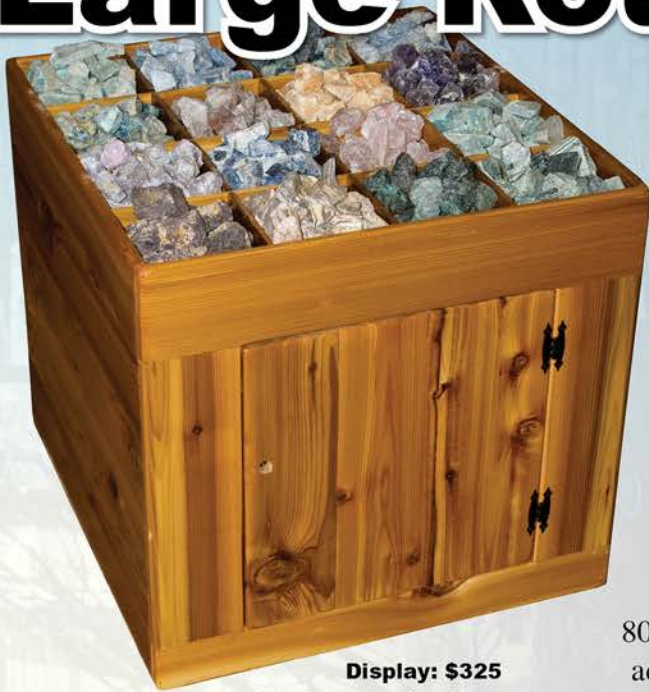

Large Rough Stones

Display: $325

Display cost is offset

Display measures: 30" W x 30" D x 32" H
Village designed - solid wood display.
Made in Orlando, Florida.
Display price does not include product.