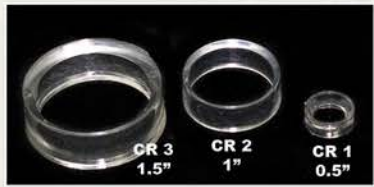

Style	Package Quantity	Price	Qty Discount
CR1	120 pcs	$0.10	360 pcs + $0.09
CR2	96 pcs	$0.15	360 pcs + $0.13
CR3	96 pcs	$0.20	360 pcs + $0.18