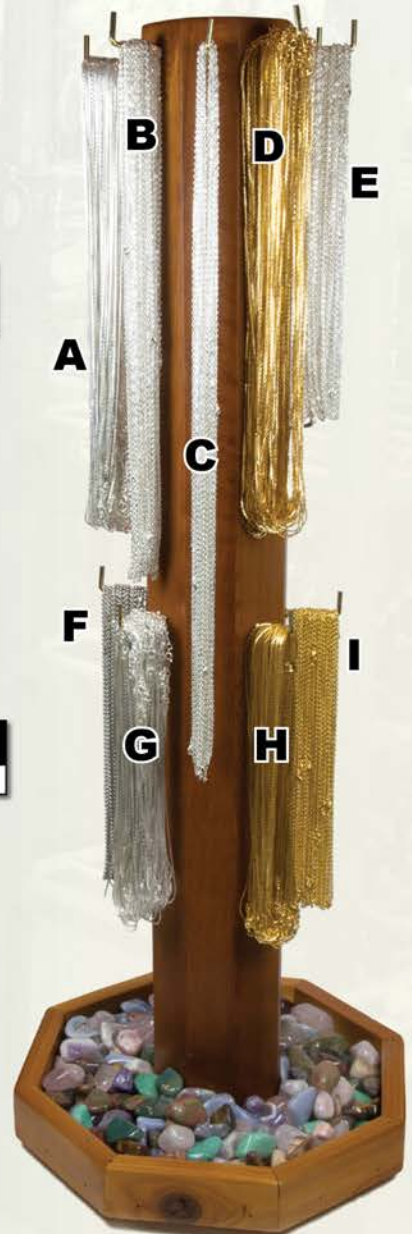

## Plated Chains

|   | Package Quantity | Style             | Price  |
|---|------------------|-------------------|--------|
| A | 72 pcs           | 24" Silver Plated | \$0.40 |
| B | 100              | 26" Silver Link   | \$0.30 |
| C | 100              | 35" Silver Link   | \$0.40 |
| D | 72               | 24" Gold Plated   | \$0.40 |
| E | 100              | 18" Silver Link   | \$0.20 |
| F | 100              | 18" Ball Chain    | \$0.25 |
| G | 72               | 18" Silver Cobra  | \$0.30 |
| H | 72               | 18" Gold Cobra    | \$0.30 |
| I | 100              | 18" Gold Link     | \$0.20 |