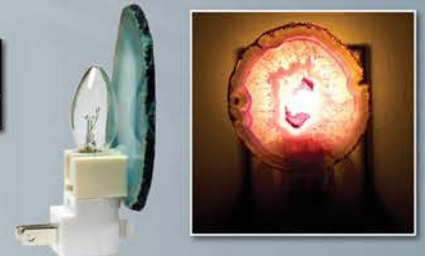

Agate Night Light

Package Quantity	Price	Suggested Retail
10 pcs	$3.10	$9.95