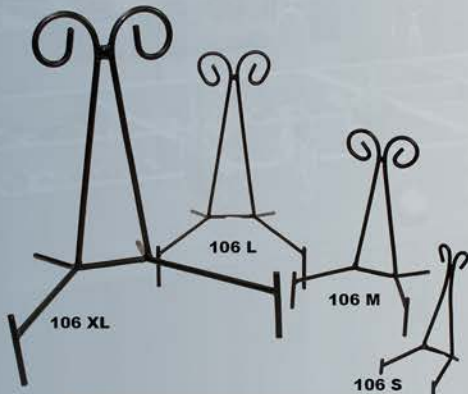

Style	Package Quantity	Price	Suggested Retail
106XL	10 pcs	$3.50	$9.95
106L	20 pcs	$1.75	$4.95
106M	25 pcs	$1.40	$3.95
106S	30 pcs	$1.10	$3.45