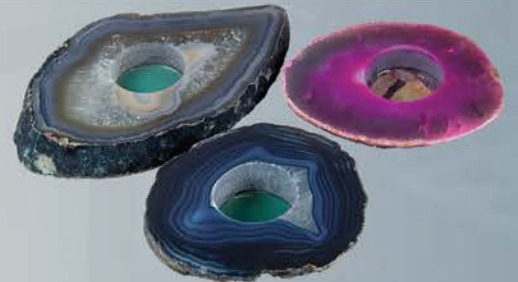

Agate Thick Slab Candle Holder

Package Quantity	Price	Suggested Retail
10 pcs	$4.50	$13.50