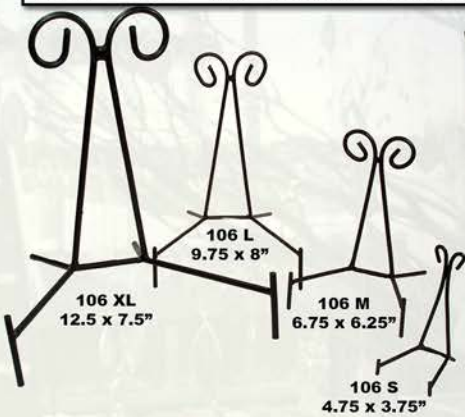

Style	Package Quantity	Price	Qty Discount
106XL	10 pcs	$3.50	30 pc + 3.15
106L	20 pcs	$1.75	50 pc + $1.60
106M	25 pcs	$1.40	100 pc + $1.25
106S	30 pcs	$1.10	100 pc + $1.00