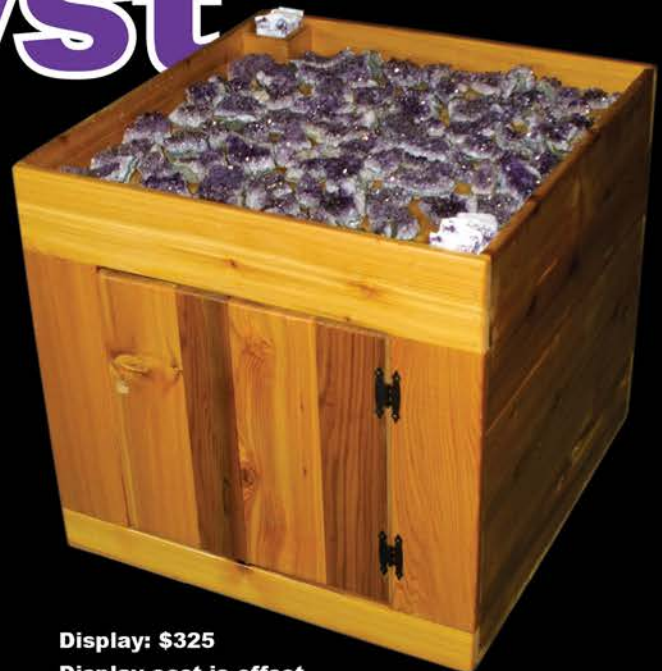

Display: $325

Display cost is offset

Display measures: 30" W x 30" D x 32" H
Village designed - solid wood display.
There are two shelves for storage.
Made in Orlando, Florida.
Display price does not include product.