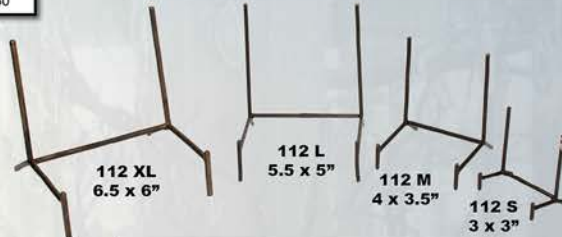

Display Stands

Style	Package Quantity	Price	Qty Discount	Case Price
NS05DBL	5 pcs	$5.00	15 pc + $4.50	60 pc + $4.25
NS05SIM	5 pcs	$4.00	25 pc + $3.60	100 pc + $3.20
NS05SIS	5 pcs	$3.00	35 pc + $2.70	140 pc + $2.30

Style	Package Quantity	Price	Qty Discount	Case Price
ISF60A	2 pcs	$17.25	6 pc + $14.50	10 pc + $12.50
ISF30A	2 pcs	$8.75	10 pc + $7.25	20 pc + $5.75
ISF20A	5 pcs	$6.00	20 pc + $5.25	40 pc + $4.25

Style	Package Quantity	Price	Qty Discount
NS01S	24 pcs	$1.00	216 pc + $0.80
NS01M	24 pcs	$2.50	96 pc + $2.00
NS01XXL	8 pcs	$4.50	32 pc + $3.50

Style	Package Quantity	Price	Qty Discount
106XL	10 pcs	$3.50	30 pc + 3.15
106L	20 pcs	$1.75	50 pc + $1.60
106M	25 pcs	$1.40	100 pc + $1.25
106S	30 pcs	$1.10	100 pc + $1.00

Style	Package Quantity	Price	Qty Discount
112XL	20 pcs	$1.75	60 pcs + $1.55
112L	25 pcs	$1.25	75 pcs + $1.10
112M	25 pcs	$0.90	100 pcs + $0.81
112S	30 pcs	$0.75	150 pcs + $0.68

Style	Package Quantity	Price	Qty Discount	Case Price
NS04S	20 pcs	$1.00	180 pcs + $0.75	720 pcs + $0.65
NS04L	20 pcs	$1.00	64 pcs + $0.90	256 pcs + $0.80

Style	Package Quantity	Price	Qty Discount	Case Price
NS03S	20 pcs	$1.00	170 pcs + $0.75	680 pcs + $0.50
NS03M	20 pcs	$1.00	160 pcs + $0.80	640 pcs + $0.55
NS03L	20 pcs	$1.00	120 pcs + $0.85	480 pcs + $0.65

Package Quantity	Price	Qty Discount	Case Price
12 pcs	$1.50	36 pc + $1.20	144 pcs + $0.95

Style	Package Quantity	Price	Qty Discount
CR1	120 pcs	$0.10	360 pcs + $0.09
CR2	96 pcs	$0.15	360 pcs + $0.13
CR3	96 pcs	$0.20	360 pcs + $0.18

Style	Package Quantity	Price	Qty Discount
CS1	60 pcs	$0.30	300 pcs + $0.26
CS2	60 pcs	$0.40	300 pcs + $0.35
CS3	60 pcs	$0.60	180 pcs + $0.54

Style	Package Quantity	Price
LS1	12 pcs	$3.75
LS2	12 pcs	$4.75

Turtle Shape Nickel Sphere Stands

Style	Package Quantity	Price	Qty Discount
Small	25 pcs	$0.75	100 pcs + $0.68
Medium	16 pcs	$1.00	96 pcs + $0.92
Large	9 pcs	$1.75	90 pcs + $1.60

Nickel Sphere Stands