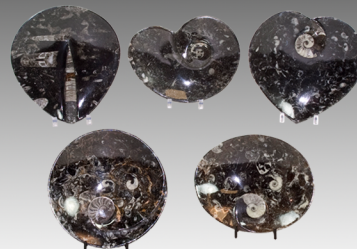

Medium Fossil Dishes
$7.00 / each
Approx. 6.5"
10 pcs per case
(2 each of 5 styles)