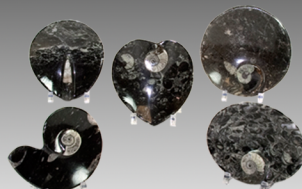

Small Fossil Dishes
$3.50 / each
Approx. 4"
20 pcs per case
(4 each of 5 styles)